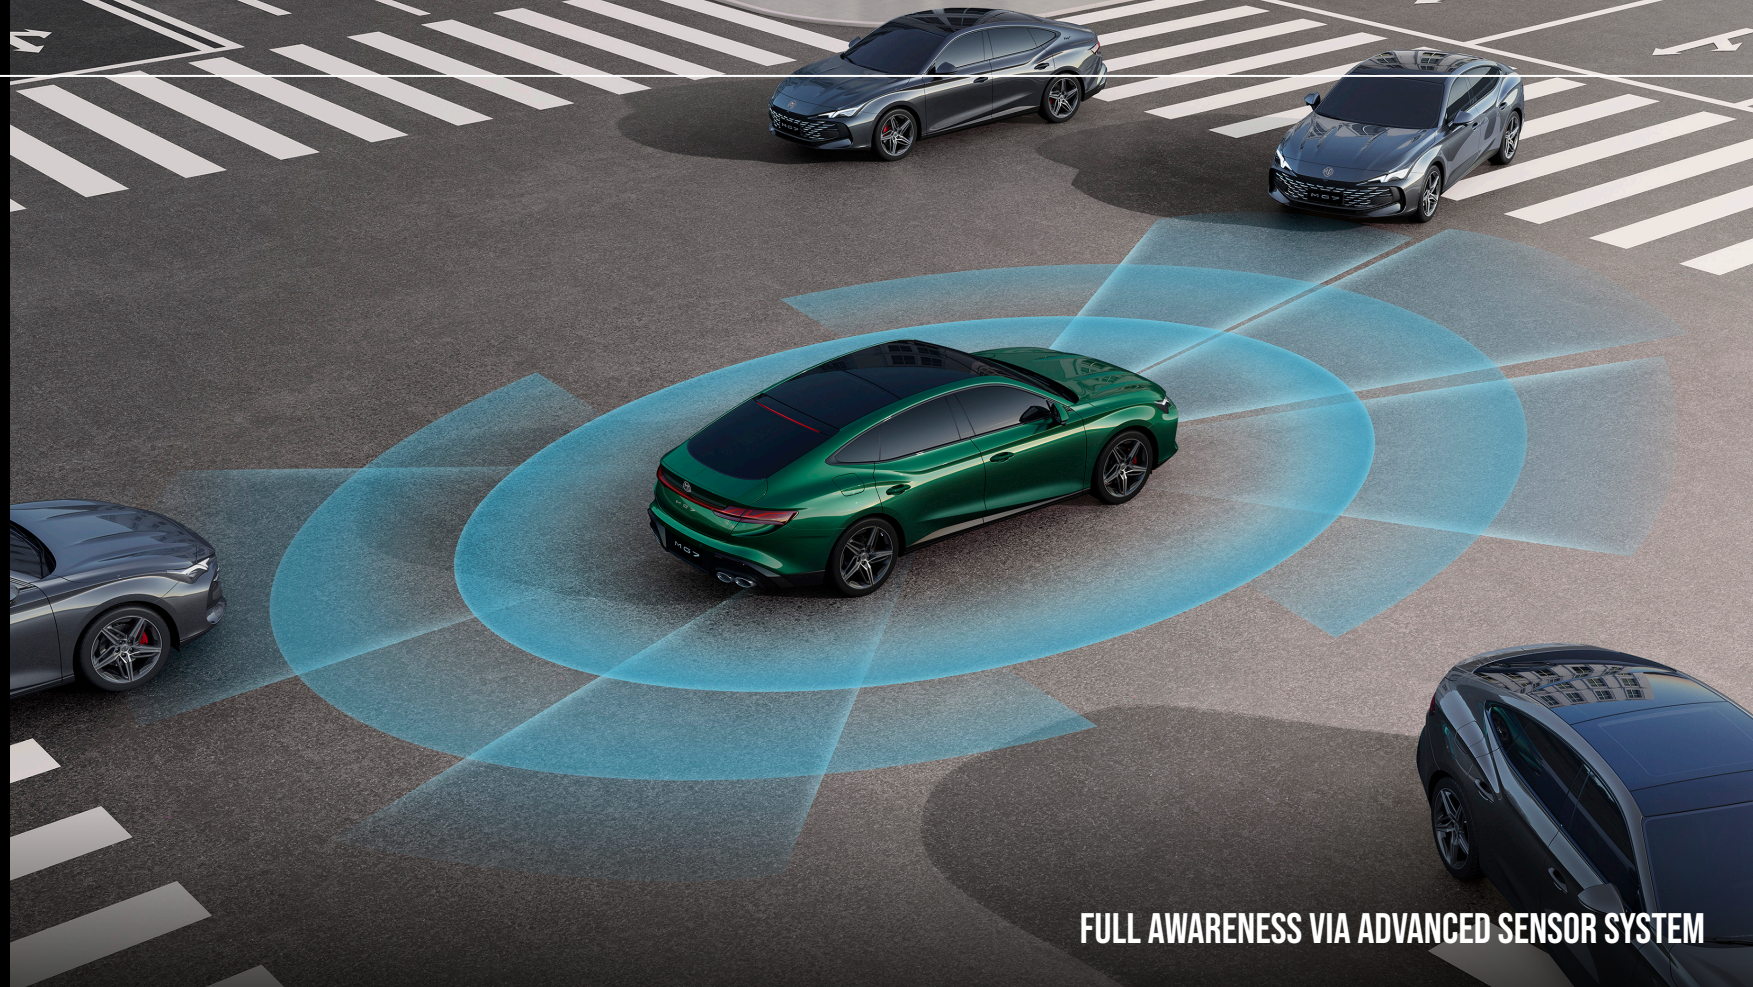

# TECHNOLOGY

FUTURE-READY  
CONNECTIVITY

LARGE, HIGH-DEFINITION 12.3-INCH TOUCH SCREEN INFOTAINMENT

FULL CONTROL AT ARMS REACH

ADVANCED, HIGH-FIDELITY BOSE SOUND SYSTEM

The MG 7 sets new standards and revolutionises the way we interact with technology. The sleek sedan combines connectivity, information and entertainment with its futuristic touch-screen controls and wireless charging stations. The MG 7 ensures you're always in touch anywhere and anytime.

MG7  
SAFETY

FULL AWARENESS VIA ADVANCED SENSOR SYSTEM

## SMART SAFETY KEEPING YOU SECURE

Engineered with preventative safety at its heart, the MG 7 offers unparalleled peace of mind with its advanced safety features, which ensures safer driving in challenging road conditions, offering a customisable driving experience for any condition.